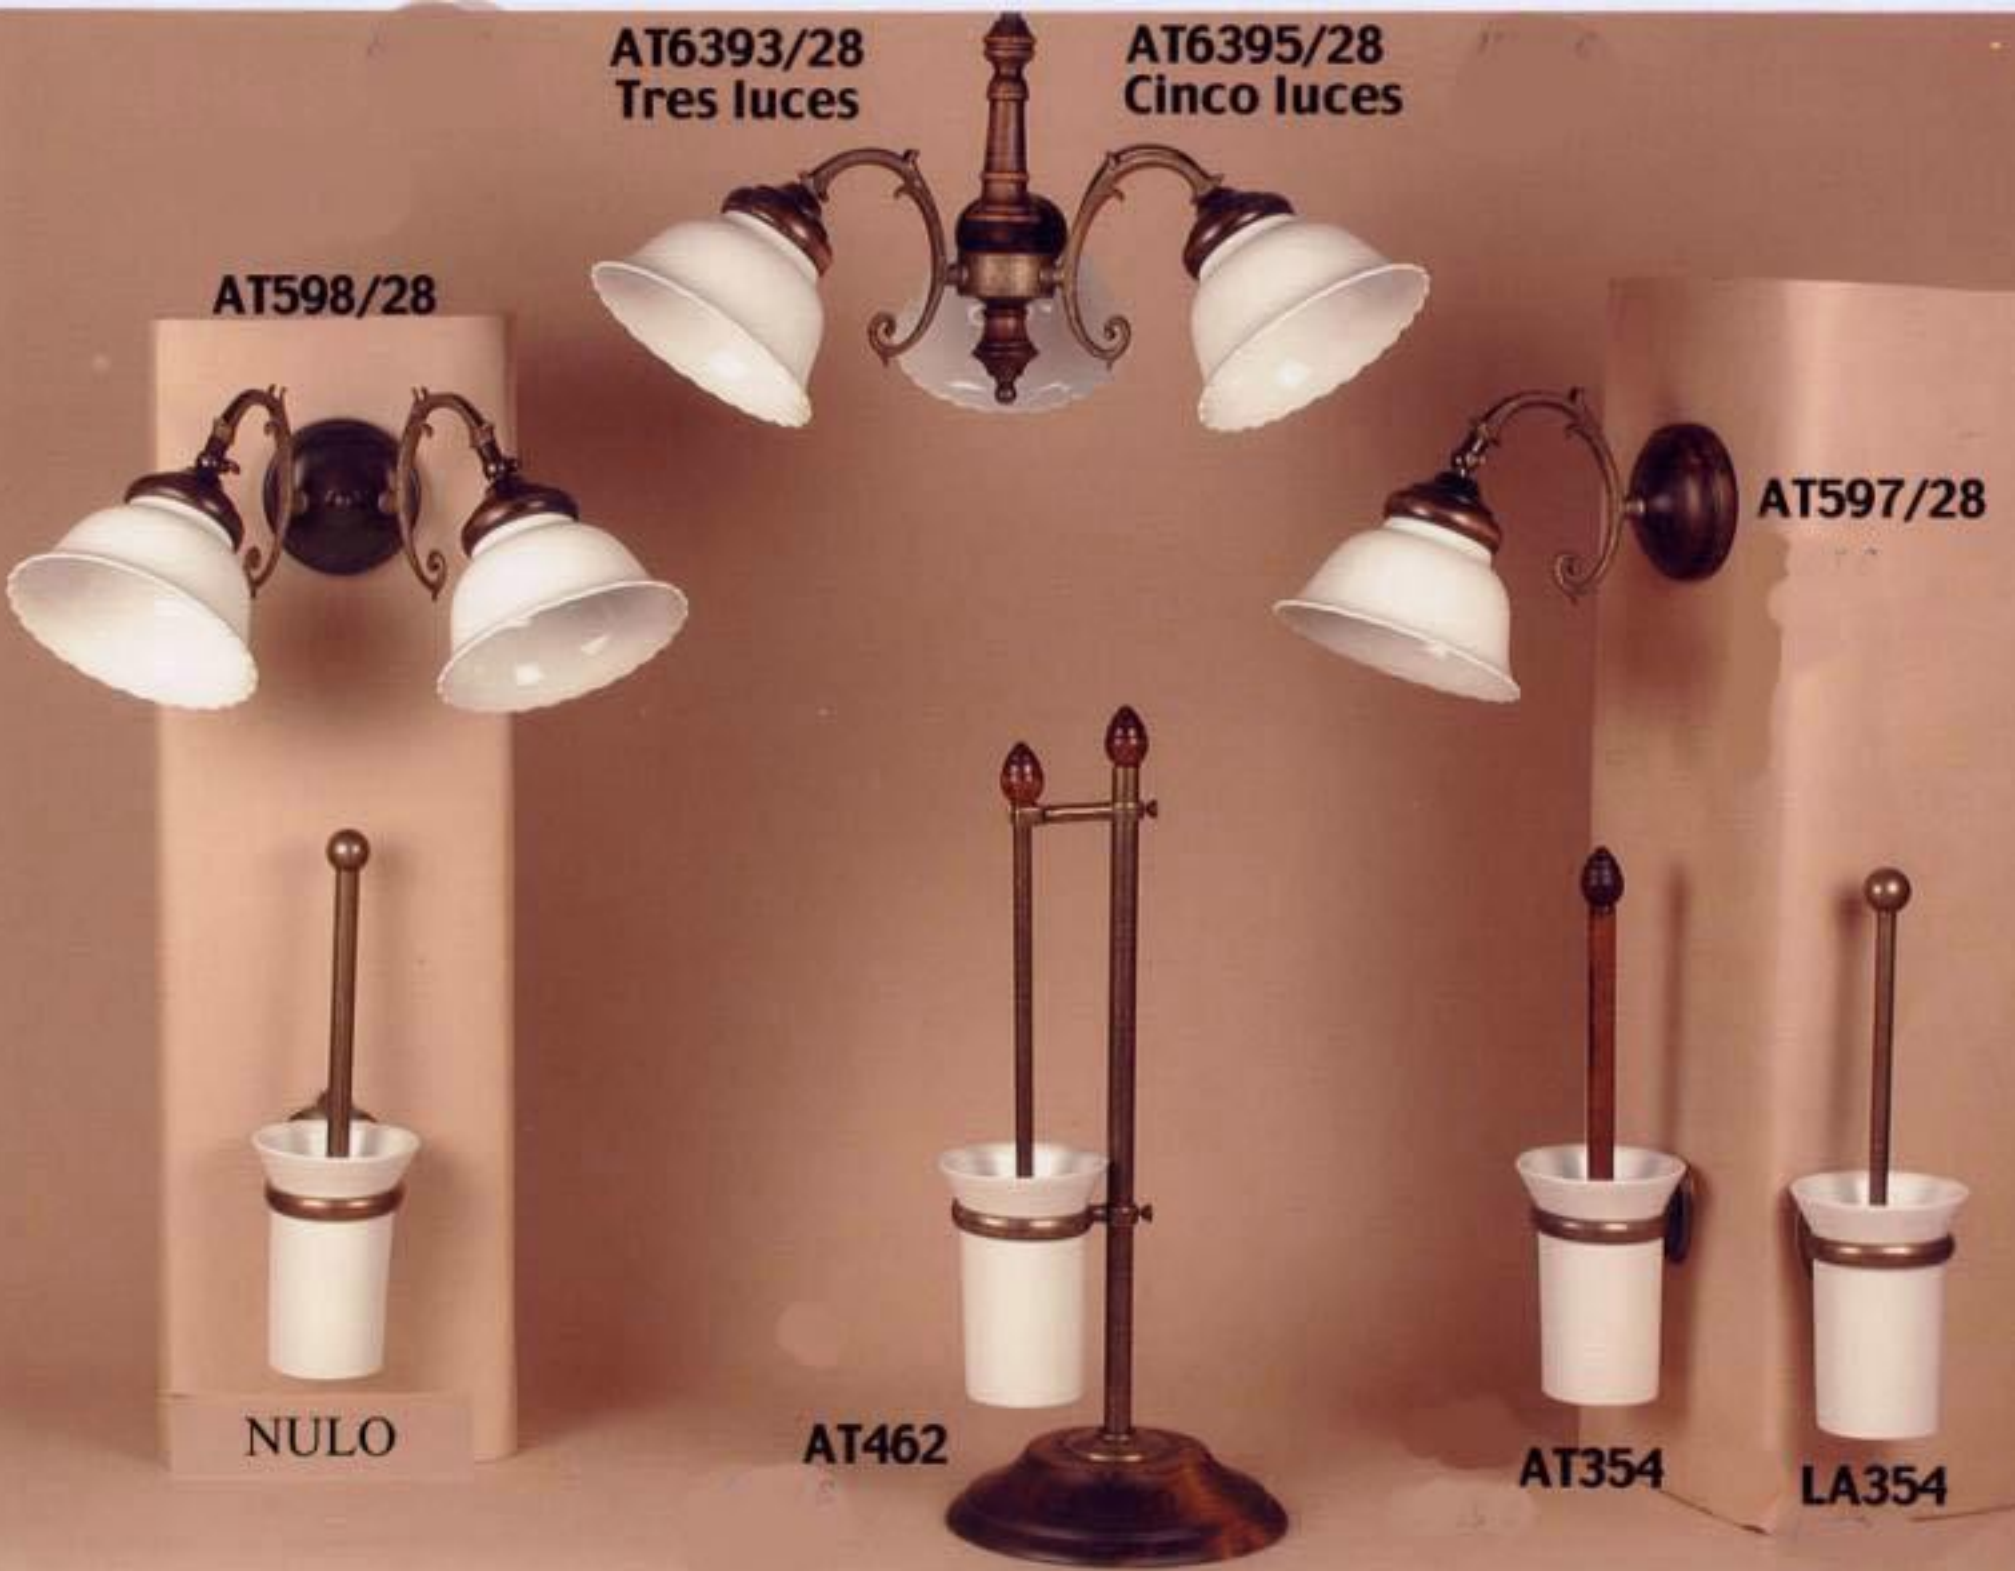

GB-98/29 10 CM

AT6393/28
Tres luces

AT6395/28
Cinco luces

AT598/28

AT597/28

NULO

AT462

AT354

LA354